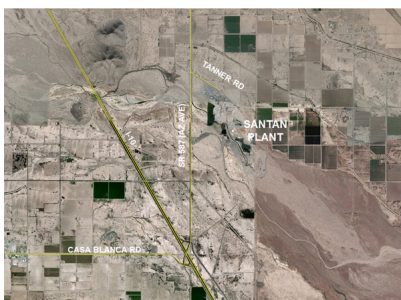

Gila River Sand & Gravel San Tan is conveniently located near the Phoenix metro area off Highway 587 near Chandler. This location allows us quick delivery and easy access to the Phoenix metro area.

Corporate office – (520) 418-2106  
Fax – (520) 418-2110

### Map of the San Tan Plant

[Need directions?](#)